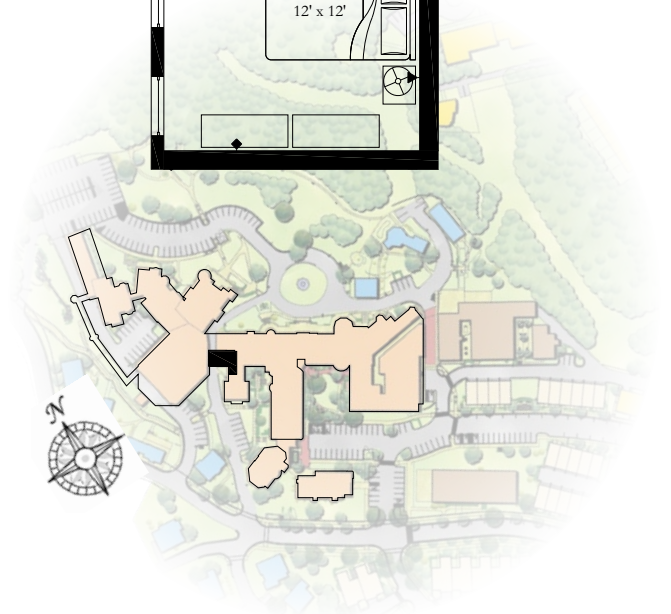

**NATIONAL PARK
SEMINARY**
Apartments

9615 Dewitt Dr., Silver Spring, MD 20910

UNIT 101

2 Bedroom
2 Bath
1,286 SF

application fee

holding deposit

security deposit

pet deposit

monthly rent

monthly pet rent

parking

electric utilities

nationalparkseminaryapts.com | 301.650.5766 | 9615 Dewitt Dr., Silver Spring, MD 20910

Please note that income and student restrictions may apply. All plans and specifications are subject to revisions deemed advisable by builder or architect, or required by law.