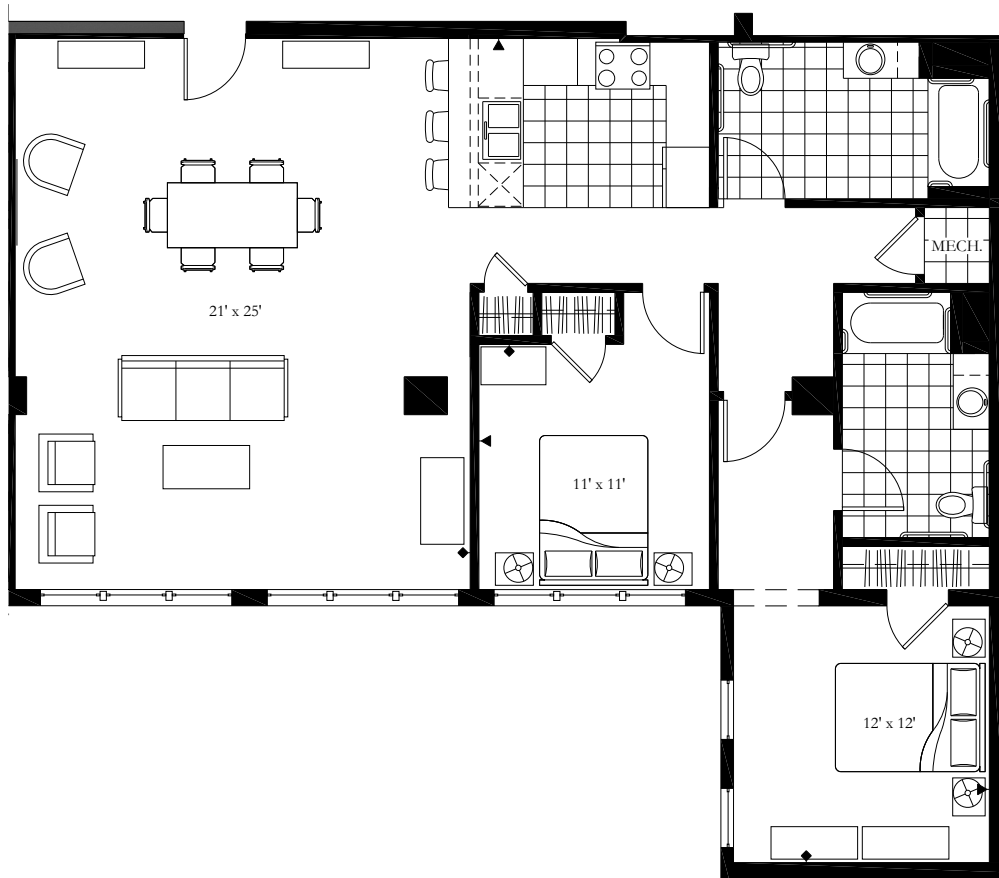

**NATIONAL PARK
SEMINARY**
Apartments

9615 Dewitt Dr., Silver Spring, MD 20910

UNIT 101

2 Bedroom

2 Bath

1,286 SF

- full height wall
- partial height wall
- telephone/DSL
- cable
- carpet
- vinyl

view additional floor plans at www.nationalparkseminaryapts.com | call 301.650.5766 for details