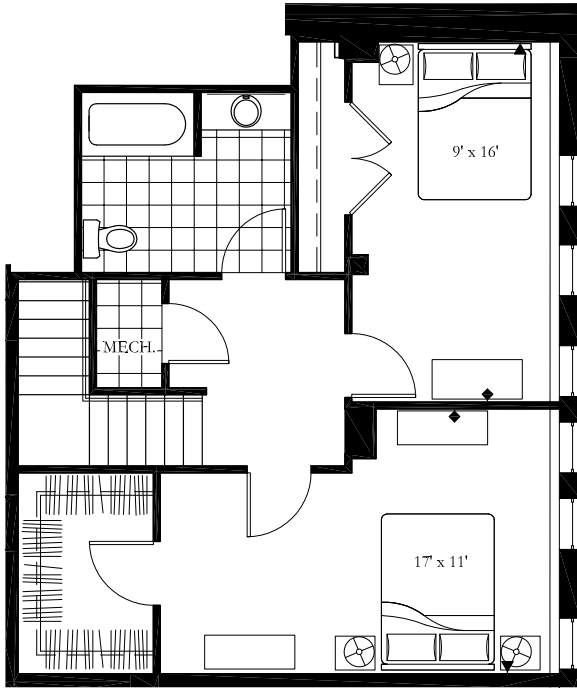

**NATIONAL PARK
SEMINARY**
Apartments

9615 Dewitt Dr., Silver Spring, MD 20910

UNIT 108

2 Bedroom

1.5 Bath

1,153 SF

upper level

lower level

- ▶ telephone/DSL
- ◆ cable
- ▬ full height wall
- ▬ partial height wall
- ▭ carpet
- ▧ vinyl

view additional floor plans at www.nationalparkseminaryapts.com | call 301.650.5766 for details

Please note that income and student restrictions may apply. All plans and specifications are subject to revisions deemed advisable by builder or architect, or required by law.