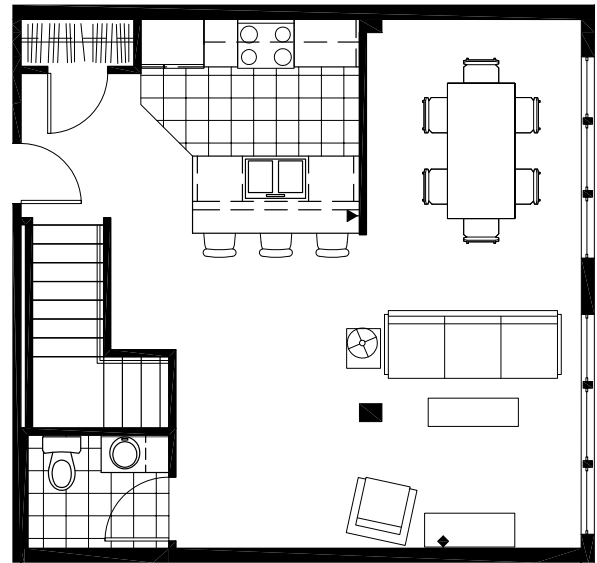

**NATIONAL PARK
SEMINARY**
Apartments

9615 Dewitt Dr., Silver Spring, MD 20910

UNIT 108

2 Bedroom

1.5 Bath

1,153 SF

upper level

lower level

- ▶ telephone/DSL
- ◆ cable
- ▬ full height wall
- ▬ partial height wall
- ▭ carpet
- ▧ vinyl

view additional floor plans at www.nationalparkseminaryapts.com | call 301.650.5766 for details

Please note that income and student restrictions may apply. All plans and specifications are subject to revisions deemed advisable by builder or architect, or required by law.