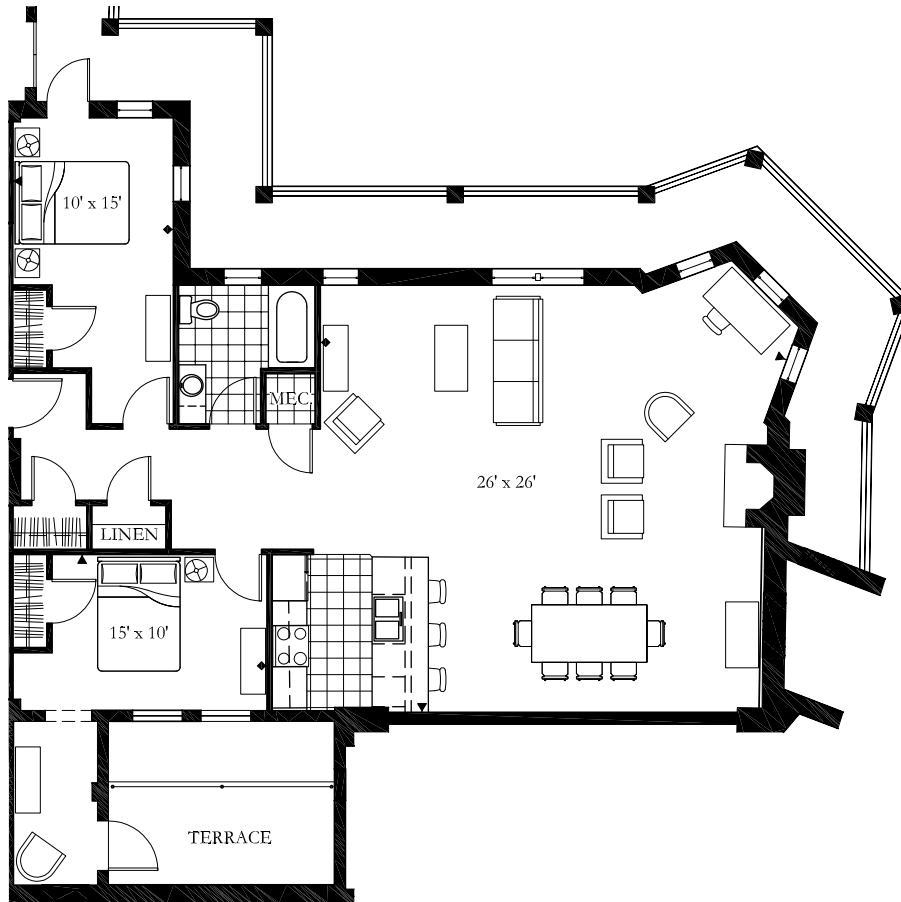

**NATIONAL PARK
SEMINARY**
— Apartments

9615 Dewitt Dr., Silver Spring, MD 20910

UNIT 114

2 Bedroom

1 Bath

1 Study

1,326 SF Indoor

86 SF Terrace

- ▶ telephone/DSL
- ◆ cable
- full height wall
- ▬ partial height wall
- carpet
- ▤ vinyl

view additional floor plans at www.nationalparkseminaryapts.com | call 301.650.5766 for details

Please note that income and student restrictions may apply. All plans and specifications are subject to revisions deemed advisable by builder or architect, or required by law.