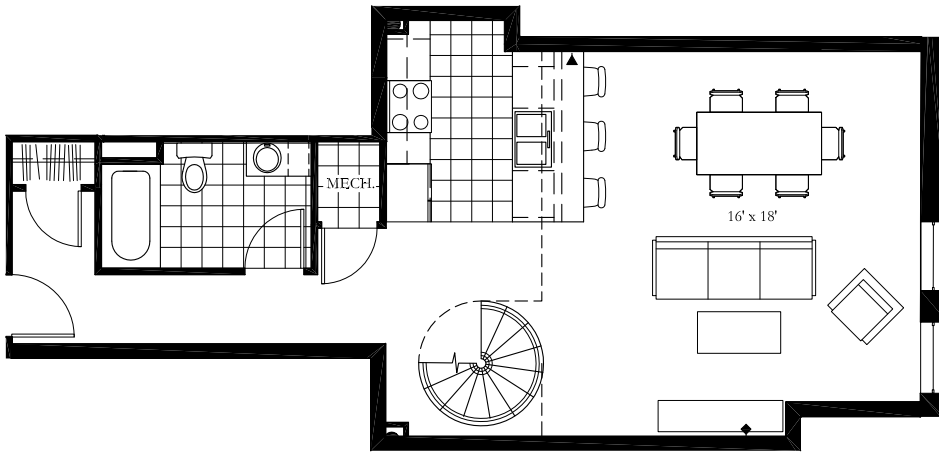

**NATIONAL PARK
SEMINARY**
Apartments

9615 Dewitt Dr., Silver Spring, MD 20910

UNIT 116

1 Bedroom

1 Bath

842 SF

lower level

upper level

- ▶ telephone/DSL
- ◆ cable
- ▬ full height wall
- ▬ partial height wall
- ▭ carpet
- ▧ vinyl

view additional floor plans at www.nationalparkseminaryapts.com | call 301.650.5766 for details

Please note that income and student restrictions may apply. All plans and specifications are subject to revisions deemed advisable by builder or architect, or required by law.