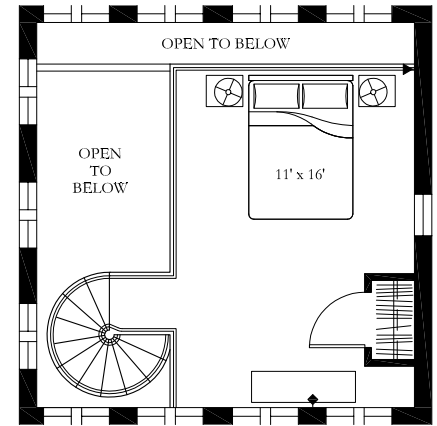

**NATIONAL PARK
SEMINARY**
Apartments

9615 Dewitt Dr., Silver Spring, MD 20910

UNIT 116

1 Bedroom

1 Bath

842 SF

lower level

upper level

- ▶ telephone/DSL
- ◆ cable
- ▬ full height wall
- ▬ partial height wall
- ▭ carpet
- ▧ vinyl

view additional floor plans at www.nationalparkseminaryapts.com | call 301.650.5766 for details

Please note that income and student restrictions may apply. All plans and specifications are subject to revisions deemed advisable by builder or architect, or required by law.