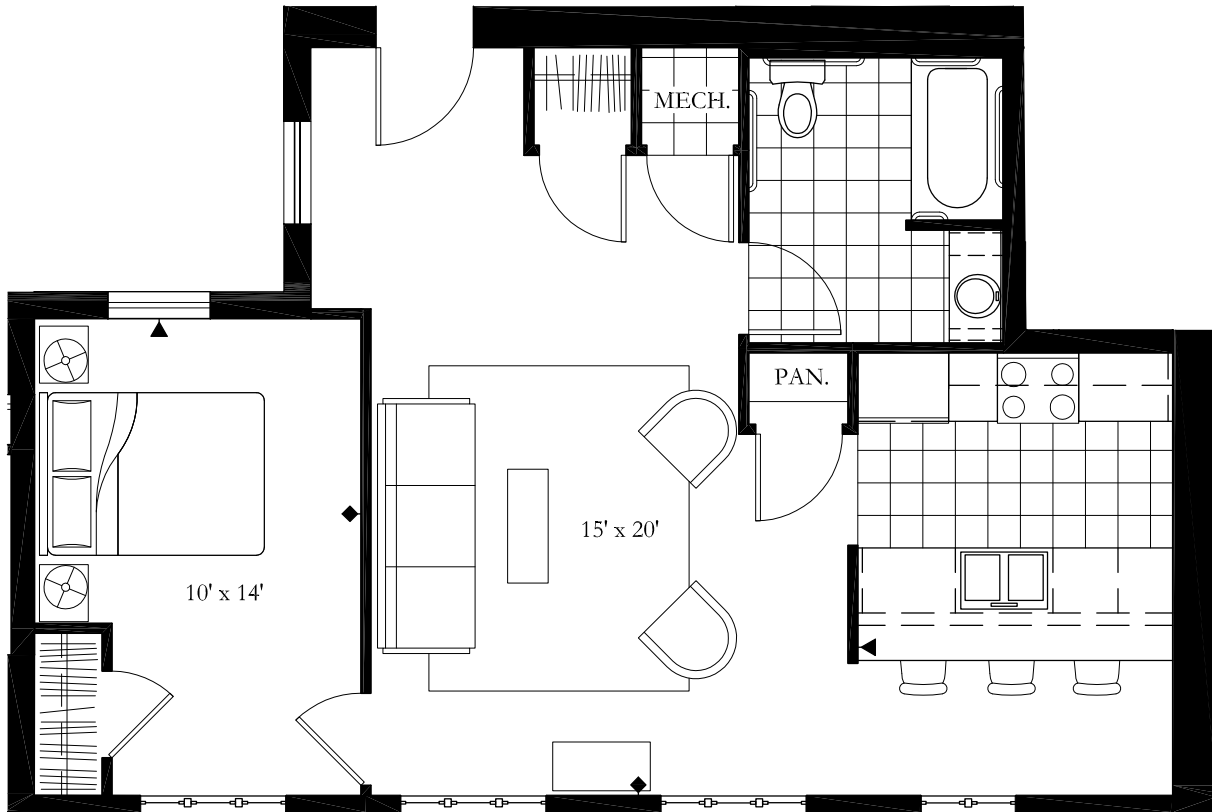

**NATIONAL PARK
SEMINARY**
Apartments

9615 Dewitt Dr., Silver Spring, MD 20910

UNIT 120

1 Bedroom
1 Bath
685 SF

- telephone/DSL
- cable
- full height wall
- partial height wall
- carpet
- vinyl

view additional floor plans at www.nationalparkseminaryapts.com | call 301.650.5766 for details