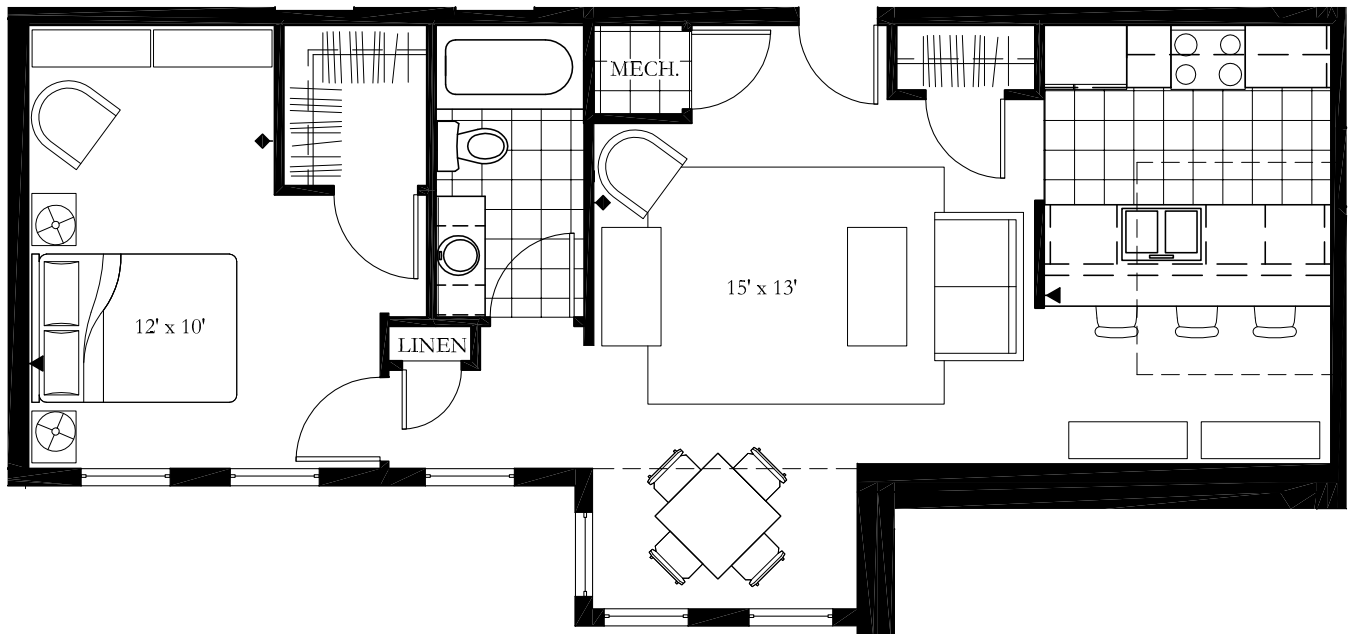

**NATIONAL PARK
SEMINARY**
Apartments

9615 Dewitt Dr., Silver Spring, MD 20910

UNIT 204

1 Bedroom

1 Bath

697 SF

- ▶ telephone/DSL
- ◆ cable
- full height wall
- partial height wall
- carpet
- vinyl

view additional floor plans at www.nationalparkseminaryapts.com | call 301.650.5766 for details