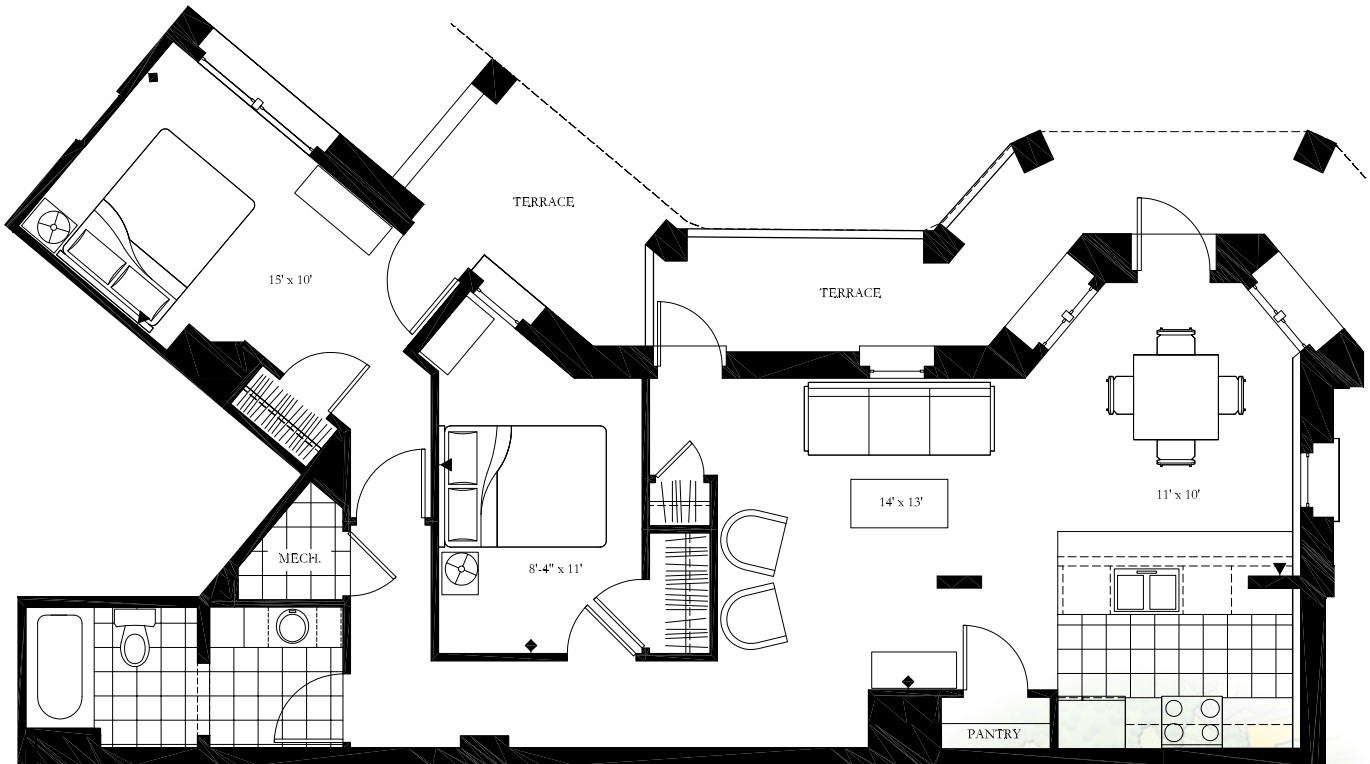

NATIONAL PARK SEMINARY

Apartments

9615 Dewitt Dr., Silver Spring, MD 20910

UNIT MB06

2 Bedroom
1 Bath
900 SF

application fee

holding deposit

security deposit

pet deposit

monthly rent

monthly pet rent

parking

electric utilities

nationalparkseminaryapts.com | 301.650.5766 | 9615 Dewitt Dr., Silver Spring, MD 20910

Please note that income and student restrictions may apply. All plans and specifications are subject to revisions deemed advisable by builder or architect, or required by law.