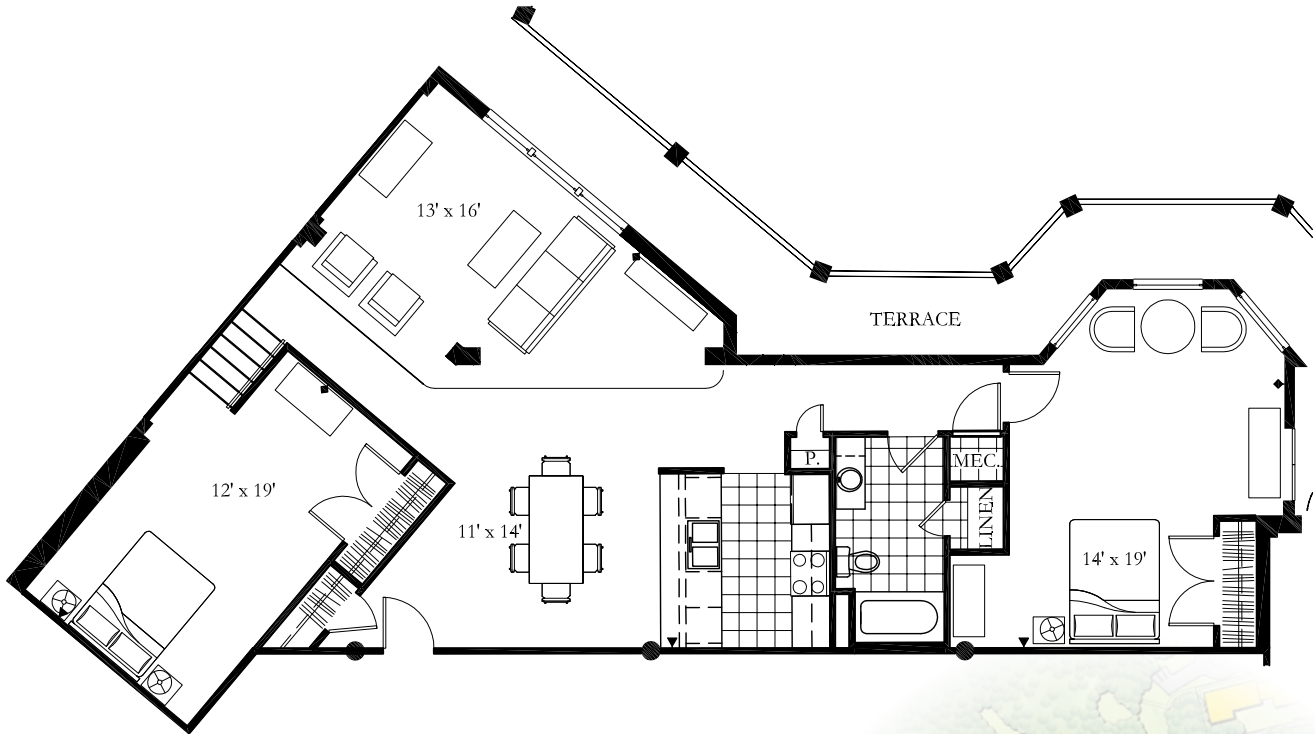

NATIONAL PARK SEMINARY
Apartments

9615 Dewitt Dr., Silver Spring, MD 20910

UNIT 112
2 Bedroom
1 Bath
1,340 SF

application fee

holding deposit

security deposit

pet deposit

monthly rent

monthly pet rent

parking

electric utilities

nationalparkseminaryapts.com | 301.650.5766 | 9615 Dewitt Dr., Silver Spring, MD 20910

Please note that income and student restrictions may apply. All plans and specifications are subject to revisions deemed advisable by builder or architect, or required by law.