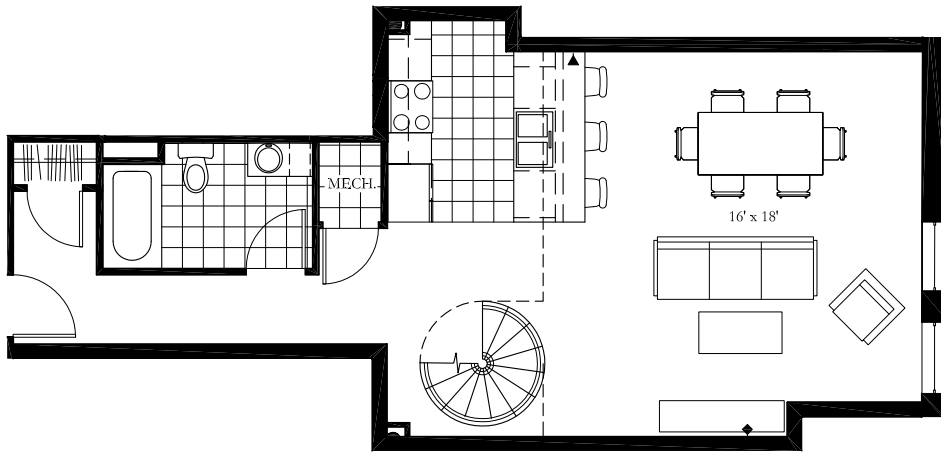

NATIONAL PARK SEMINARY

Apartments

9615 Dewitt Dr., Silver Spring, MD 20910

UNIT 116

1 Bedroom
1 Bath
842 SF

application fee

holding deposit

security deposit

pet deposit

monthly rent

monthly pet rent

parking

electric utilities

lower level

upper level

- ▶ telephone/DSL
- ◆ cable
- full height wall
- partial height wall
- ▭ carpet
- ▭ vinyl