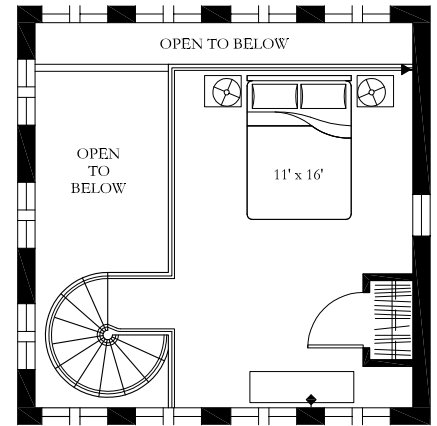

NATIONAL PARK SEMINARY

Apartments

9615 Dewitt Dr., Silver Spring, MD 20910

UNIT 116

1 Bedroom
1 Bath
842 SF

application fee

holding deposit

security deposit

pet deposit

monthly rent

monthly pet rent

parking

electric utilities

lower level

upper level

- ▶ telephone/DSL
- ◆ cable
- full height wall
- partial height wall
- ▭ carpet
- ▭ vinyl