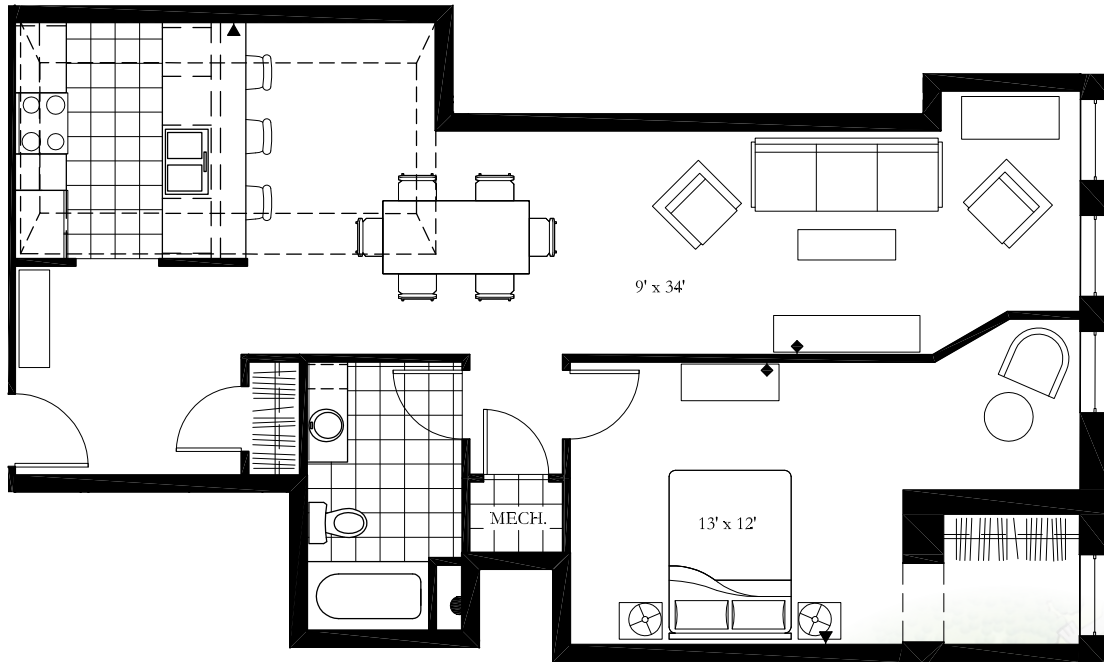

**NATIONAL PARK
SEMINARY**
Apartments

9615 Dewitt Dr., Silver Spring, MD 20910

UNIT 117
1 Bedroom
1 Bath
898 SF

application fee

holding deposit

security deposit

pet deposit

monthly rent

monthly pet rent

parking

electric utilities

nationalparkseminaryapts.com | 301.650.5766 | 9615 Dewitt Dr., Silver Spring, MD 20910

Please note that income and student restrictions may apply. All plans and specifications are subject to revisions deemed advisable by builder or architect, or required by law.