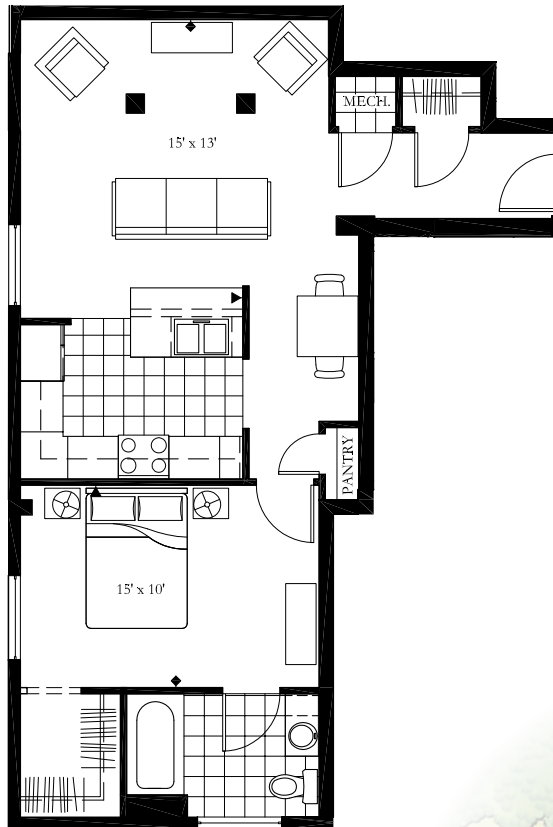

NATIONAL PARK SEMINARY
Apartments

9615 Dewitt Dr., Silver Spring, MD 20910

UNIT 122

1 Bedroom
1 Bath
681 SF

application fee

holding deposit

security deposit

pet deposit

monthly rent

monthly pet rent

parking

electric utilities

- ▶ *telephone/DSL*
- ◆ *cable*
- ▬ *full height wall*
- ▬ *partial height wall*
- ▭ *carpet*
- ▭ *vinyl*

nationalparkseminaryapts.com | 301.650.5766 | 9615 Dewitt Dr., Silver Spring, MD 20910