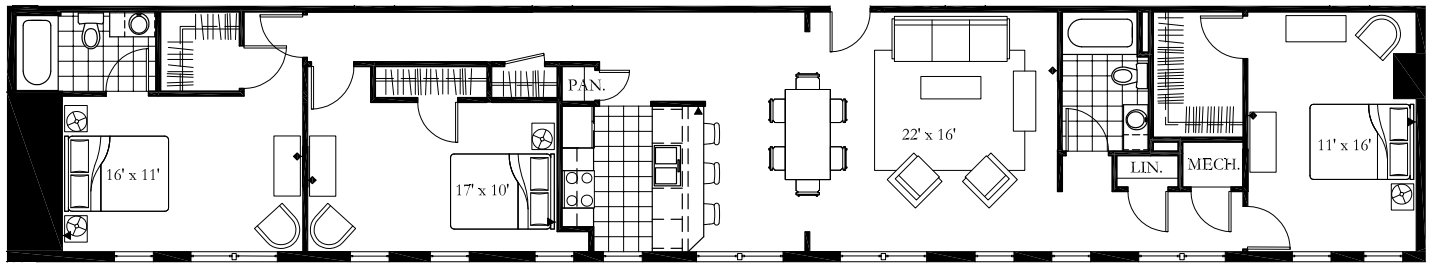

**NATIONAL PARK
SEMINARY**
Apartments

9615 Dewitt Dr., Silver Spring, MD 20910

UNIT 301

3 Bedroom
2 Bath
1,449 SF

application fee

holding deposit

security deposit

pet deposit

monthly rent

monthly pet rent

parking

electric utilities

nationalparkseminaryapts.com | 301.650.5766 | 9615 Dewitt Dr., Silver Spring, MD 20910

Please note that income and student restrictions may apply. All plans and specifications are subject to revisions deemed advisable by builder or architect, or required by law.