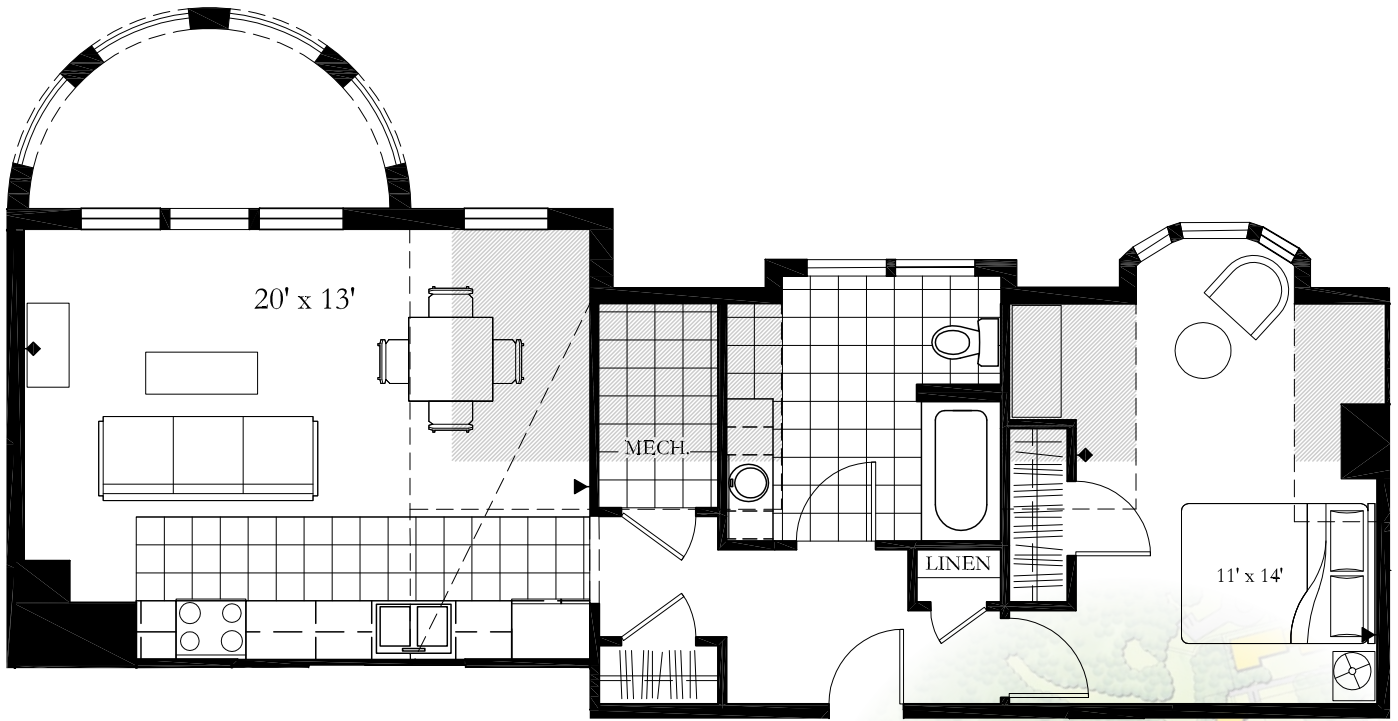

NATIONAL PARK SEMINARY
Apartments

9615 Dewitt Dr., Silver Spring, MD 20910

UNIT 304
1 Bedroom
1 Bath
761 SF

application fee

holding deposit

security deposit

pet deposit

monthly rent

monthly pet rent

parking

electric utilities

- full height wall
- partial height wall
- telephone/DSL
- cable
- carpet
- vinyl

nationalparkseminaryapts.com | 301.650.5766 | 9615 Dewitt Dr., Silver Spring, MD 20910