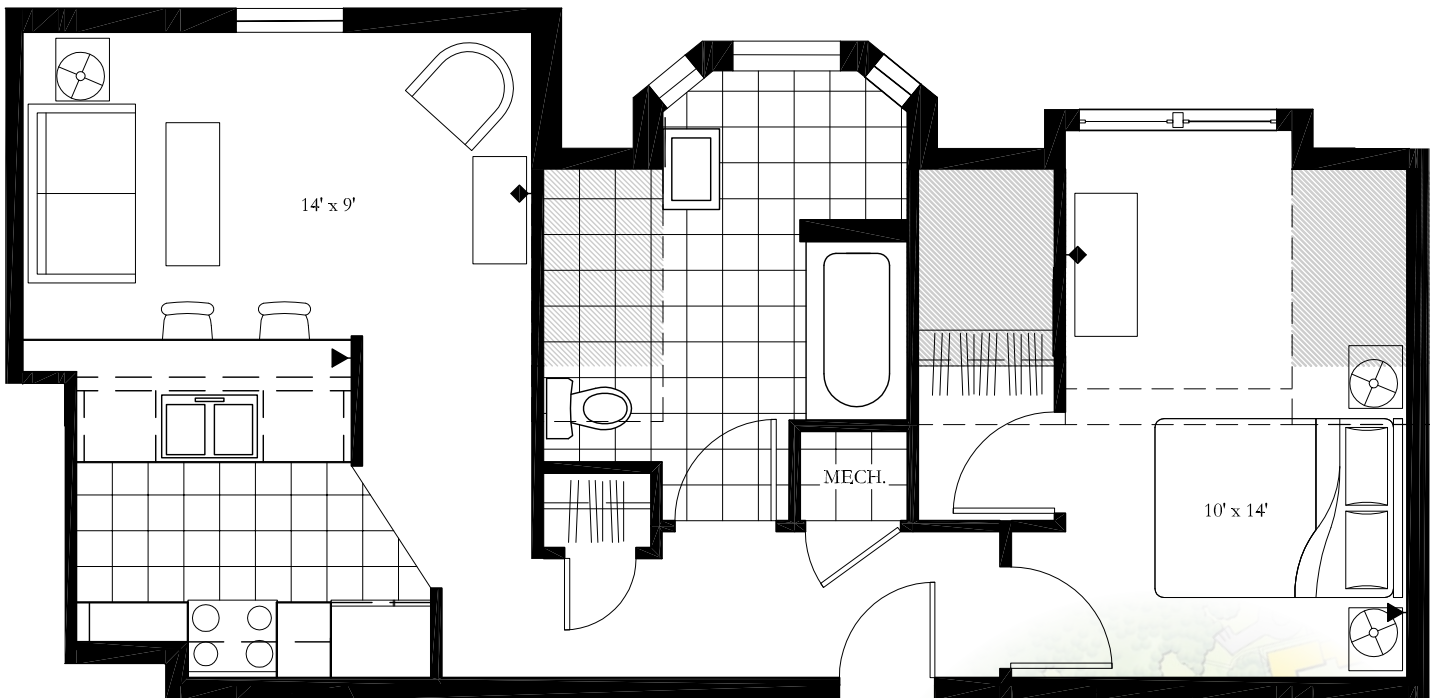

NATIONAL PARK SEMINARY
Apartments

9615 Dewitt Dr., Silver Spring, MD 20910

UNIT 305
1 Bedroom
1 Bath
612 SF

application fee

holding deposit

security deposit

pet deposit

monthly rent

monthly pet rent

parking

electric utilities

nationalparkseminaryapts.com | 301.650.5766 | 9615 Dewitt Dr., Silver Spring, MD 20910

Please note that income and student restrictions may apply. All plans and specifications are subject to revisions deemed advisable by builder or architect, or required by law.