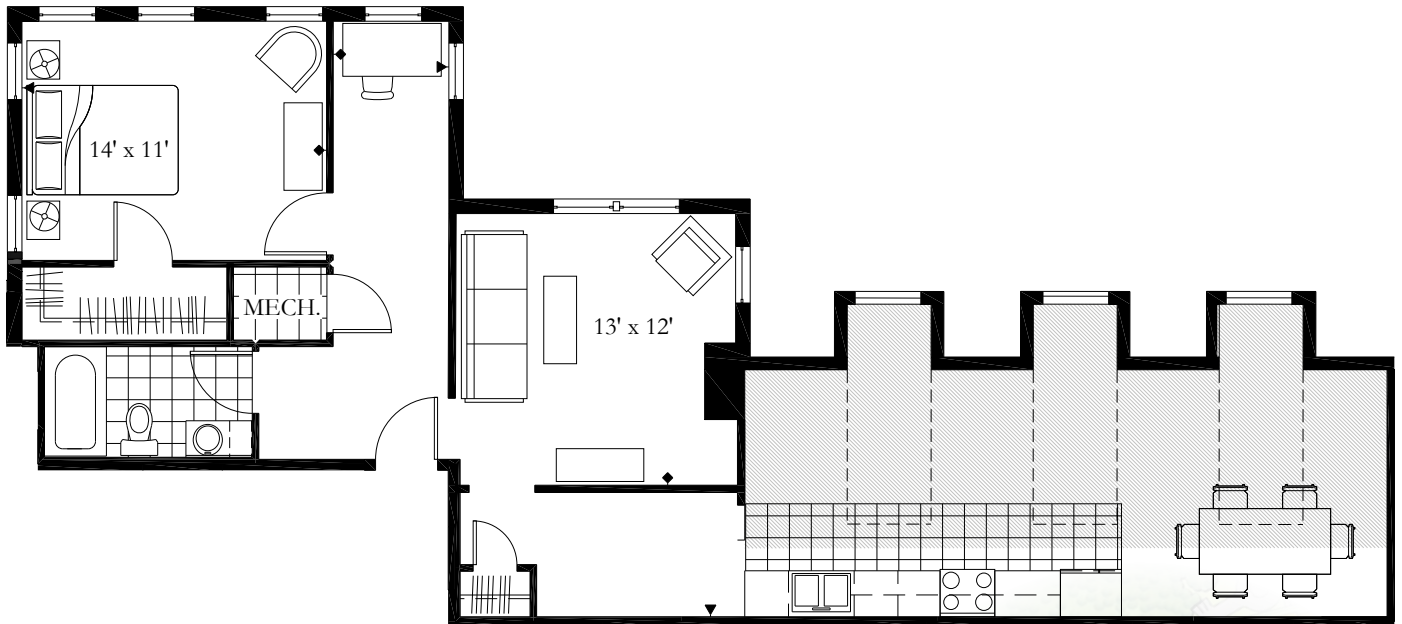

NATIONAL PARK SEMINARY

Apartments

9615 Dewitt Dr., Silver Spring, MD 20910

UNIT 310

1 Bedroom
1 Bath
895 SF

application fee

holding deposit

security deposit

pet deposit

monthly rent

monthly pet rent

parking

electric utilities