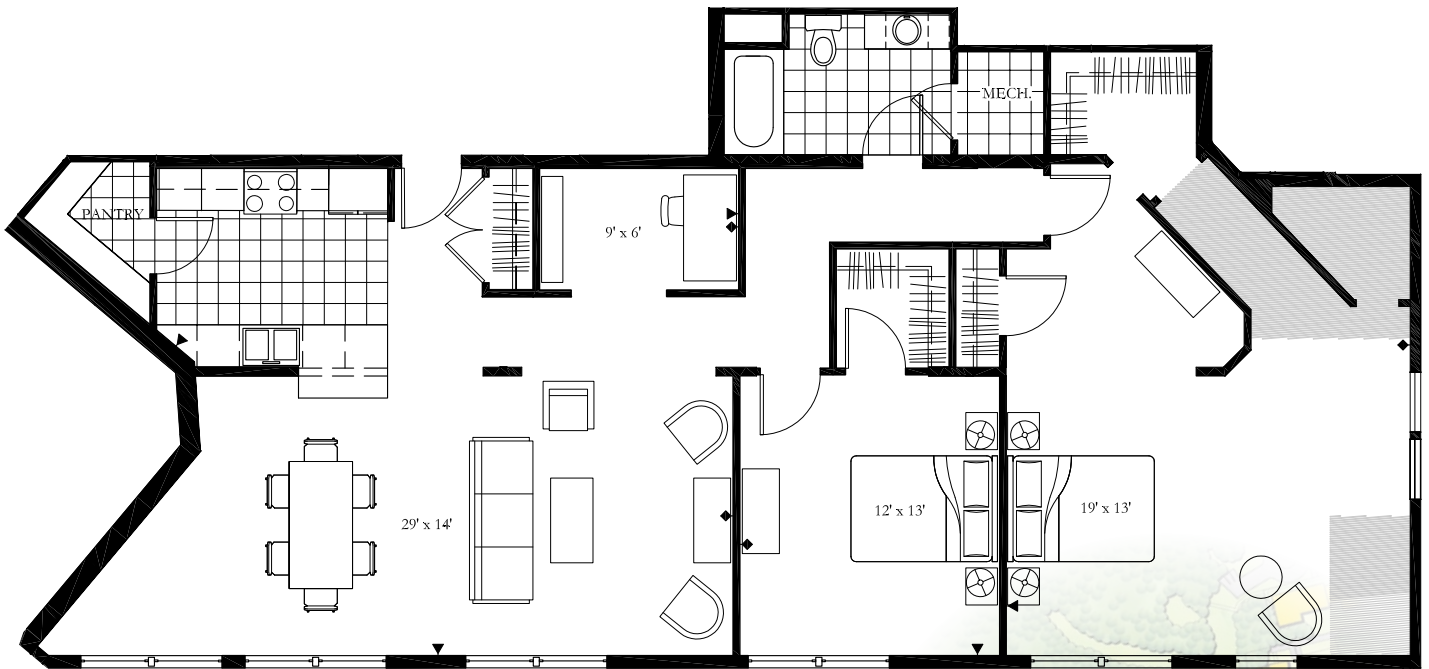

NATIONAL PARK SEMINARY
Apartments

9615 Dewitt Dr., Silver Spring, MD 20910

UNIT 312

2 Bedroom
1 Bath
1 Study
1,435 SF

application fee

holding deposit

security deposit

pet deposit

monthly rent

monthly pet rent

parking

electric utilities

- full height wall
- partial height wall
- telephone/DSL
- cable
- carpet
- vinyl

nationalparkseminaryapts.com | 301.650.5766 | 9615 Dewitt Dr., Silver Spring, MD 20910