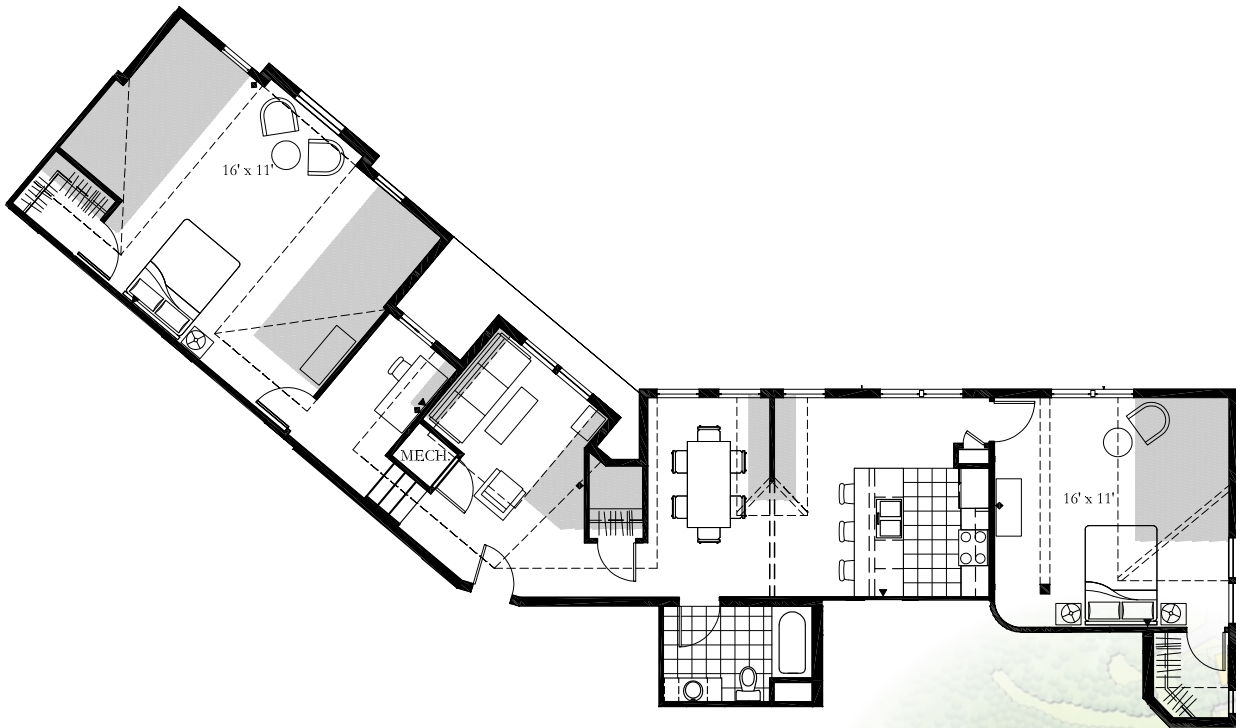

**NATIONAL PARK
SEMINARY**
Apartments

9615 Dewitt Dr., Silver Spring, MD 20910

UNIT 313

2 Bedroom
1 Bath
1 Study
1,128 SF

application fee

holding deposit

security deposit

pet deposit

monthly rent

monthly pet rent

parking

electric utilities

- ▶ telephone/DSL
- ◆ cable
- full height wall
- partial height wall
- ▭ carpet
- ▧ vinyl

nationalparkseminaryapts.com | 301.650.5766 | 9615 Dewitt Dr., Silver Spring, MD 20910