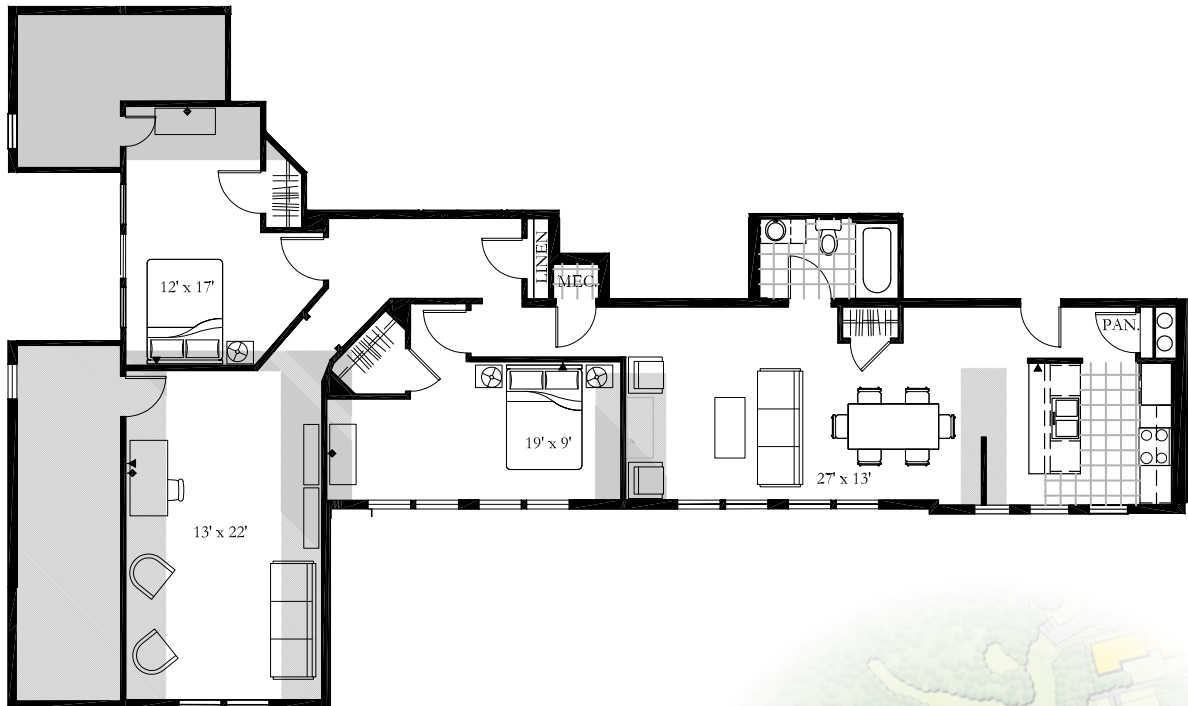

NATIONAL PARK SEMINARY
Apartments

9615 Dewitt Dr., Silver Spring, MD 20910

UNIT 315

2 Bedroom
1 Bath
1 Study
1,110 SF

application fee

holding deposit

security deposit

pet deposit

monthly rent

monthly pet rent

parking

electric utilities

nationalparkseminaryapts.com | 301.650.5766 | 9615 Dewitt Dr., Silver Spring, MD 20910

Please note that income and student restrictions may apply. All plans and specifications are subject to revisions deemed advisable by builder or architect, or required by law.