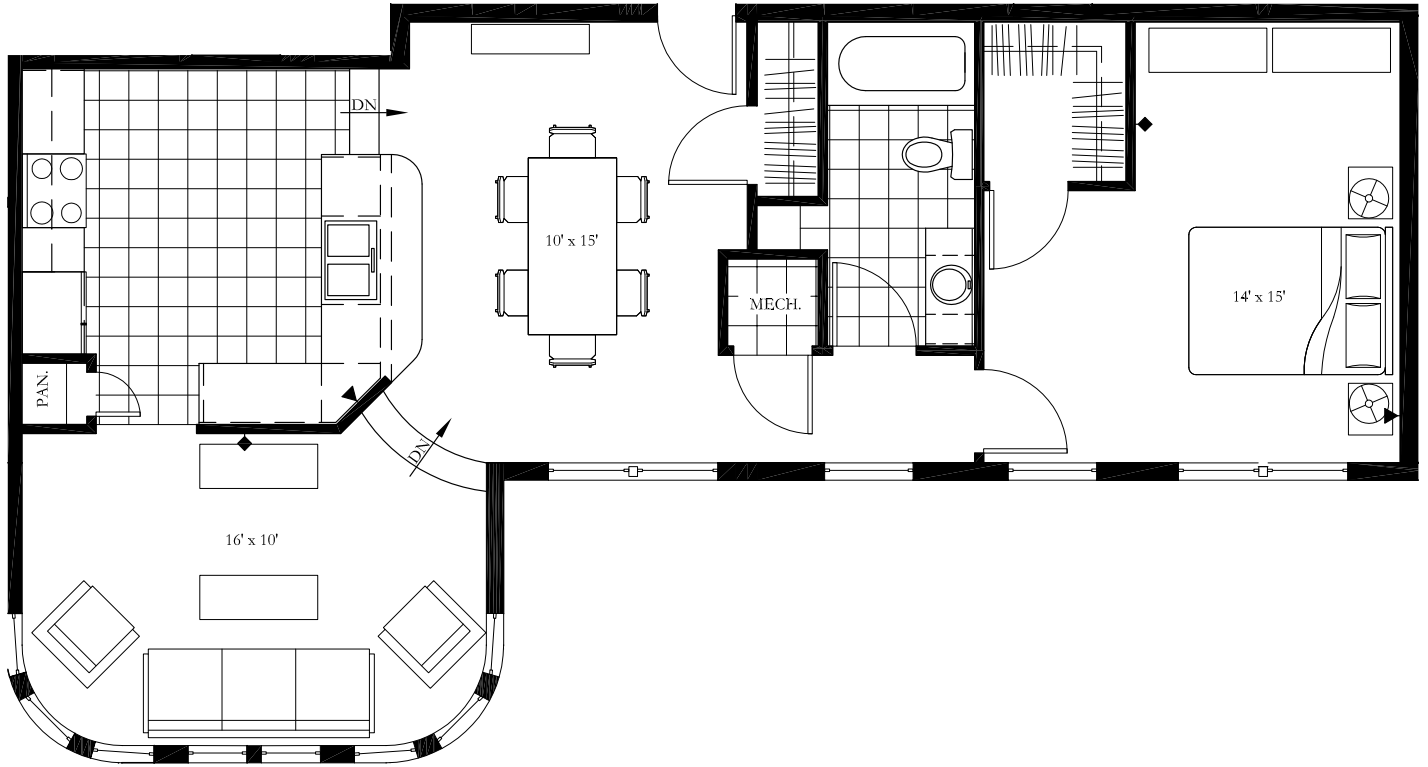

**NATIONAL PARK
SEMINARY**
Apartments

9615 Dewitt Dr., Silver Spring, MD 20910

UNIT 206

1 Bedroom

1 Bath

824 SF

- full height wall
- partial height wall
- telephone/DSL
- cable
- carpet
- vinyl

view additional floor plans at www.nationalparkseminaryapts.com | call 301.650.5766 for details