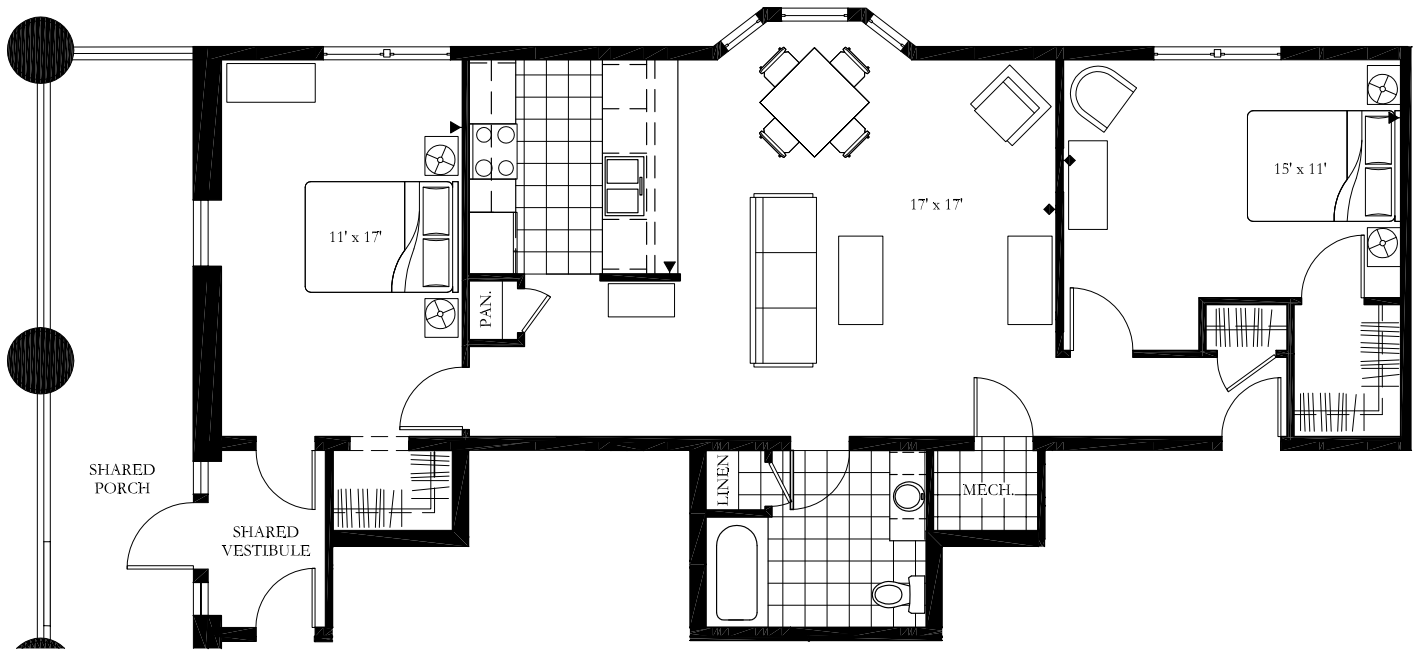

NATIONAL PARK SEMINARY
Apartments

9615 Dewitt Dr., Silver Spring, MD 20910

UNIT 207

2 Bedroom

1 Bath

1,052 SF

- ▶ telephone/DSL
- ◆ cable
- full height wall
- partial height wall
- carpet
- ▤ vinyl

view additional floor plans at www.nationalparkseminaryapts.com | call 301.650.5766 for details