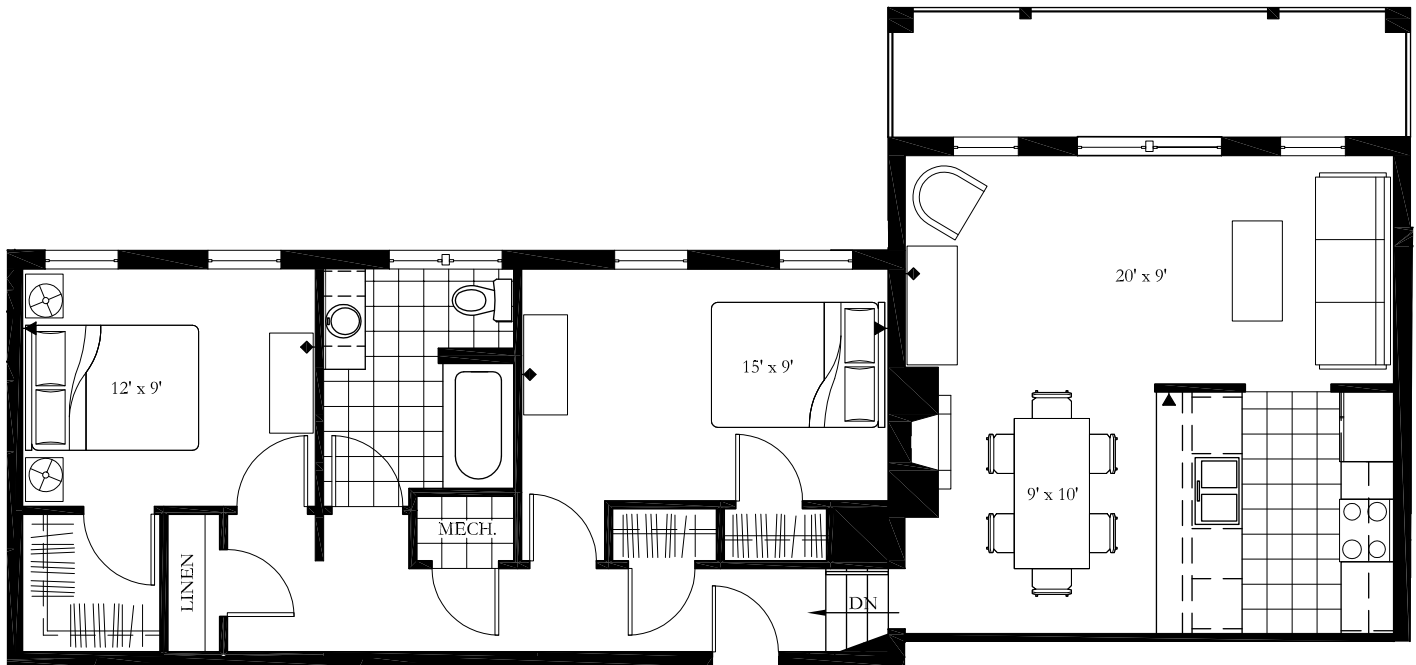

**NATIONAL PARK
SEMINARY**
Apartments

9615 Dewitt Dr., Silver Spring, MD 20910

UNIT 210

2 Bedroom

1 Bath

911 SF

- ▶ telephone/DSL
- ◆ cable
- full height wall
- partial height wall
- carpet
- ▤ vinyl

view additional floor plans at www.nationalparkseminaryapts.com | call 301.650.5766 for details