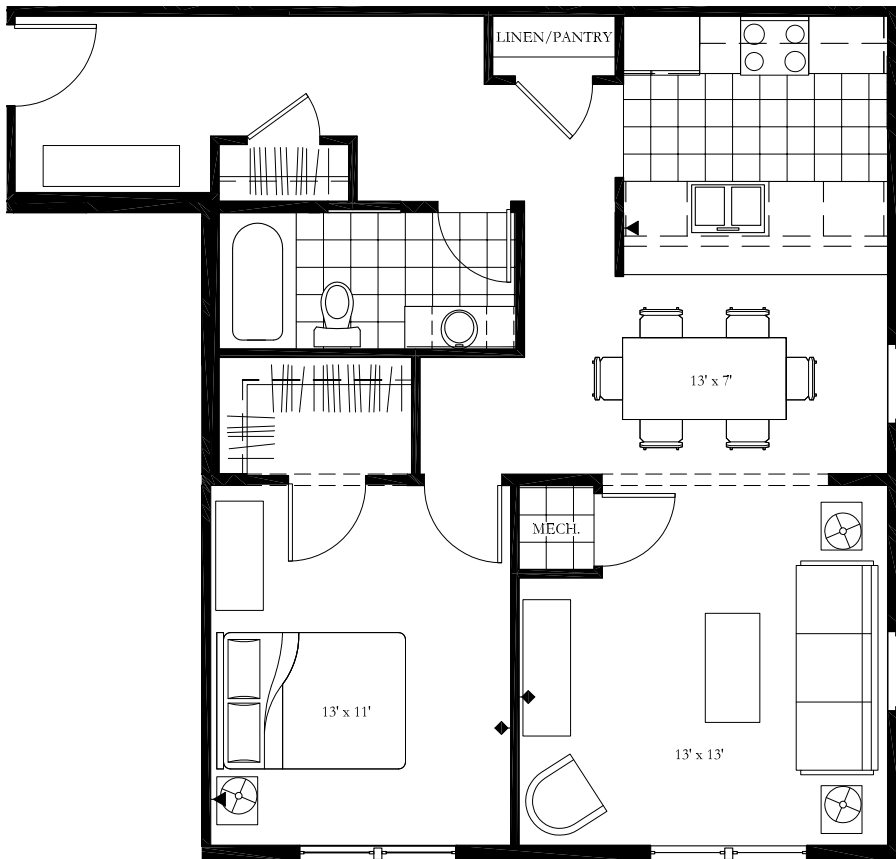

NATIONAL PARK
SEMINARY
Apartments

9615 Dewitt Dr., Silver Spring, MD 20910

UNIT 215

1 Bedroom

1 Bath

799 SF

- ▶ telephone/DSL
- ◆ cable
- full height wall
- partial height wall
- carpet
- ▤ vinyl

view additional floor plans at www.nationalparkseminaryapts.com | call 301.650.5766 for details