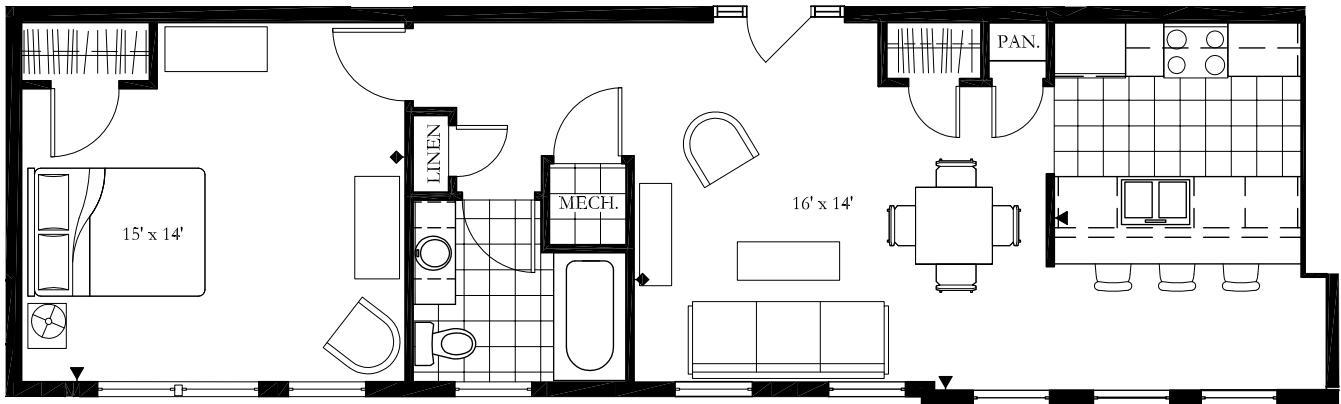

**NATIONAL PARK
SEMINARY**
Apartments

9615 Dewitt Dr., Silver Spring, MD 20910

UNIT 216

1 Bedroom

1 Bath

715 SF

- ▶ telephone/DSL
- ◆ cable
- ▬ full height wall
- ▬ partial height wall
- carpet
- ▤ vinyl

view additional floor plans at www.nationalparkseminaryapts.com | call 301.650.5766 for details