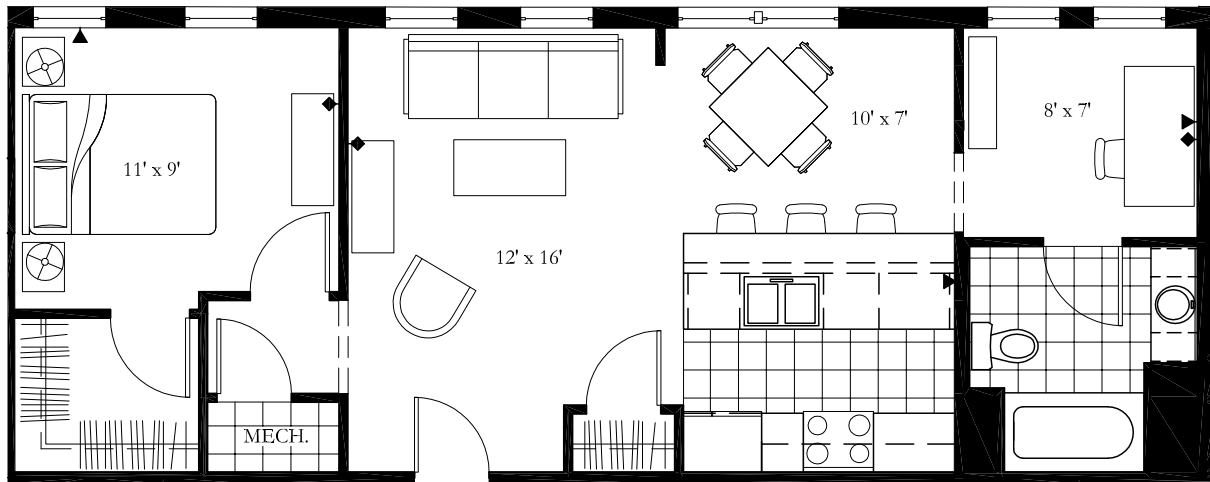

**NATIONAL PARK
SEMINARY**
Apartments

9615 Dewitt Dr., Silver Spring, MD 20910

UNIT 302

*1 Bedroom
1 Bath
1 Study
663 SF*

- ▶ telephone/DSL
- ◆ cable
- full height wall
- partial height wall
- carpet
- ▤ vinyl