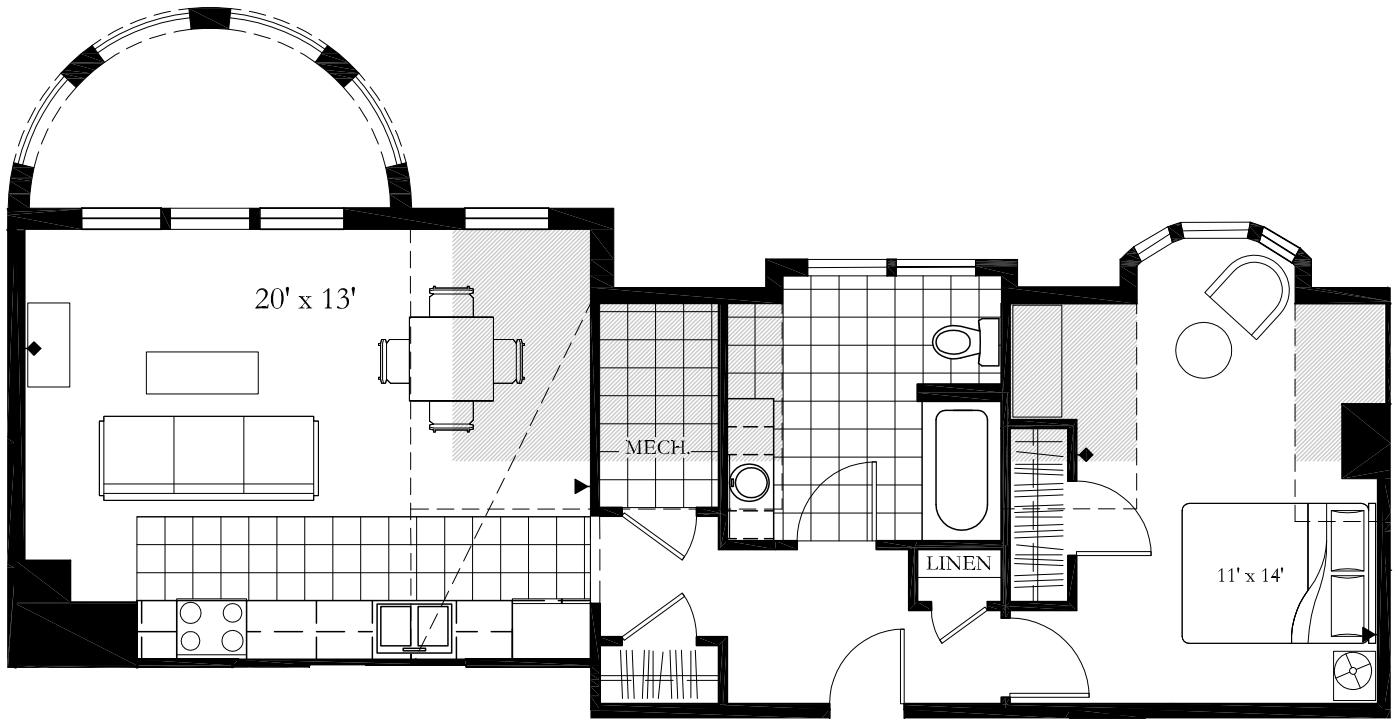

**NATIONAL PARK
SEMINARY**
Apartments

9615 Dewitt Dr., Silver Spring, MD 20910

UNIT 304

1 Bedroom

1 Bath

761 SF

- ▶ telephone/DSL
- ◆ cable
- full height wall
- partial height wall
- carpet
- ▤ vinyl

view additional floor plans at www.nationalparkseminaryapts.com | call 301.650.5766 for details