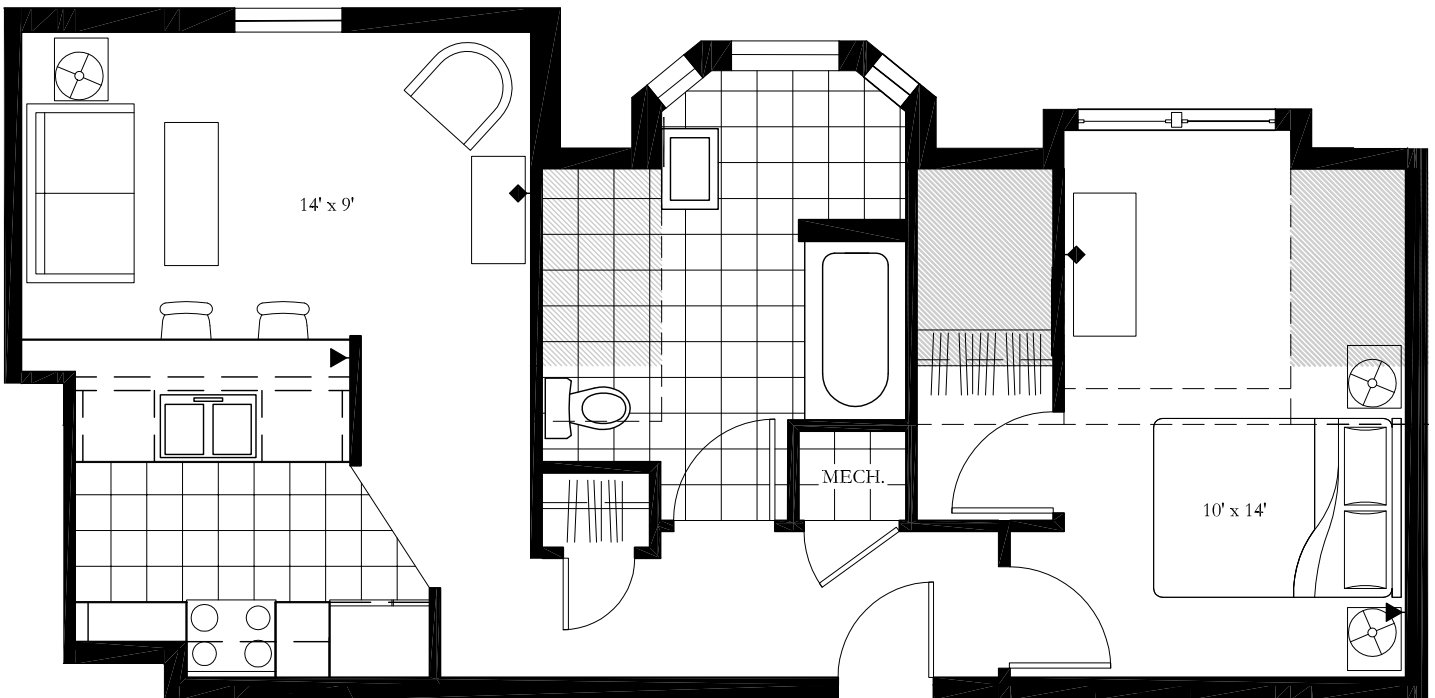

**NATIONAL PARK
SEMINARY**
Apartments

9615 Dewitt Dr., Silver Spring, MD 20910

UNIT 305

1 Bedroom

1 Bath

612 SF

- ▶ telephone/DSL
- ◆ cable
- full height wall
- partial height wall
- carpet
- ▤ vinyl

view additional floor plans at www.nationalparkseminaryapts.com | call 301.650.5766 for details